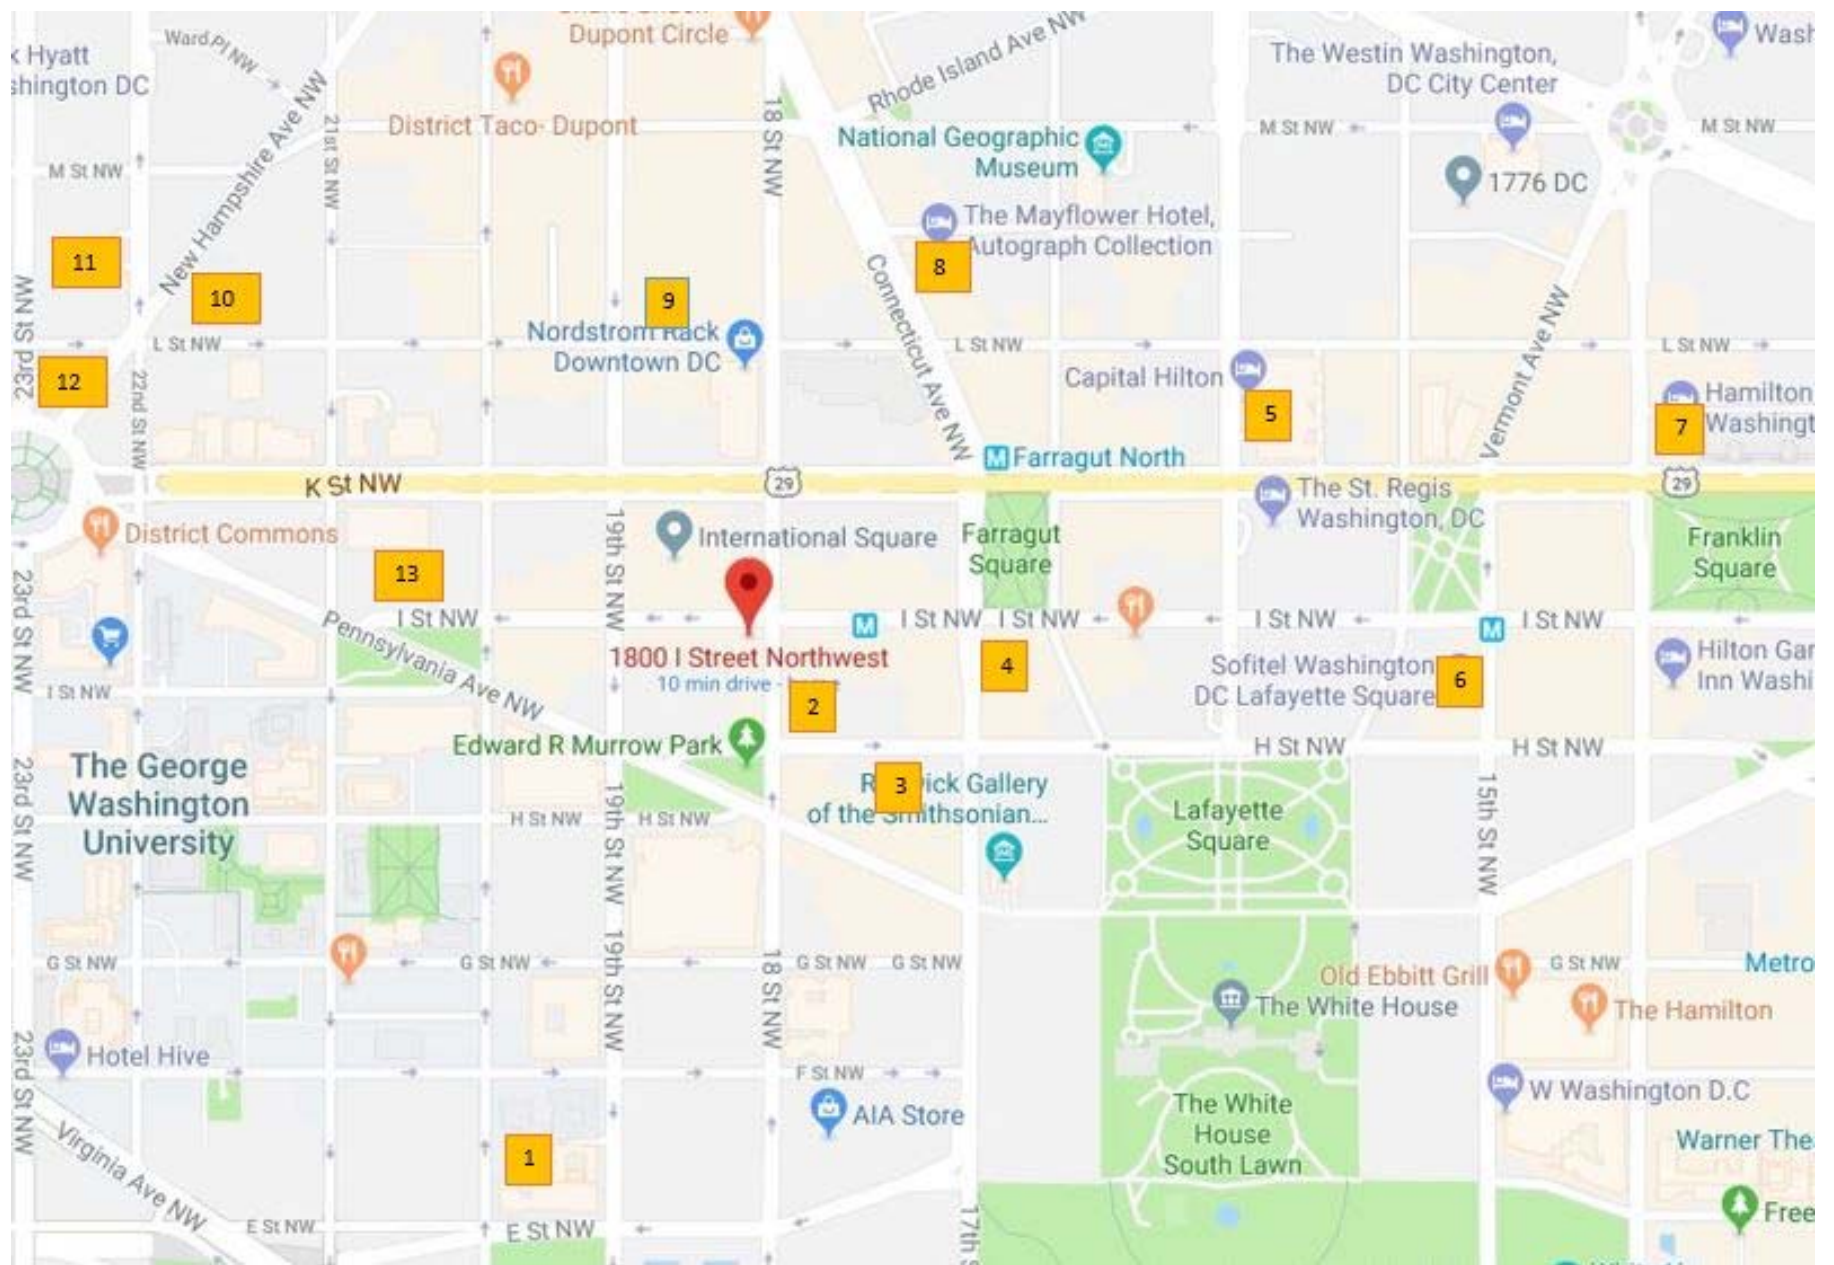

Hyatt Washington DC

11

12

New Hampshire Ave NW

13

The George Washington University

Hotel Hive

Virginia Ave NW

Dupont Circle

District Taco-Dupont

9

Nordstrom Rack Downtown DC

19th St NW

Edward R Murrow Park

19th St NW

19th St NW

1

18 St NW

National Geographic Museum

The Mayflower Hotel, Autograph Collection

8

Connecticut Ave NW

Capital Hilton

Farragut North

1800 I Street Northwest

10 min drive

2

Rick Gallery of the Smithsonian...

3

AIA Store

17th St

Rhode Island Ave NW

The Westin Washington, DC City Center

1776 DC

5

The St. Regis Washington, DC

6

Sofitel Washington DC Lafayette Square

Lafayette Square

Old Ebbitt Grill

The White House

The White House South Lawn

The Hamilton

W Washington D.C

Warner The

Free

Franklin Square

Hilton Garden Inn Washi

Hamilton Washington

Wash